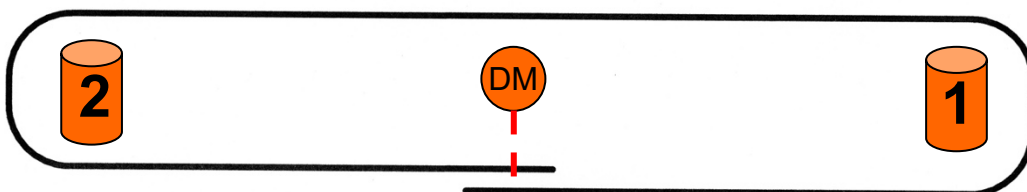

Finish Start