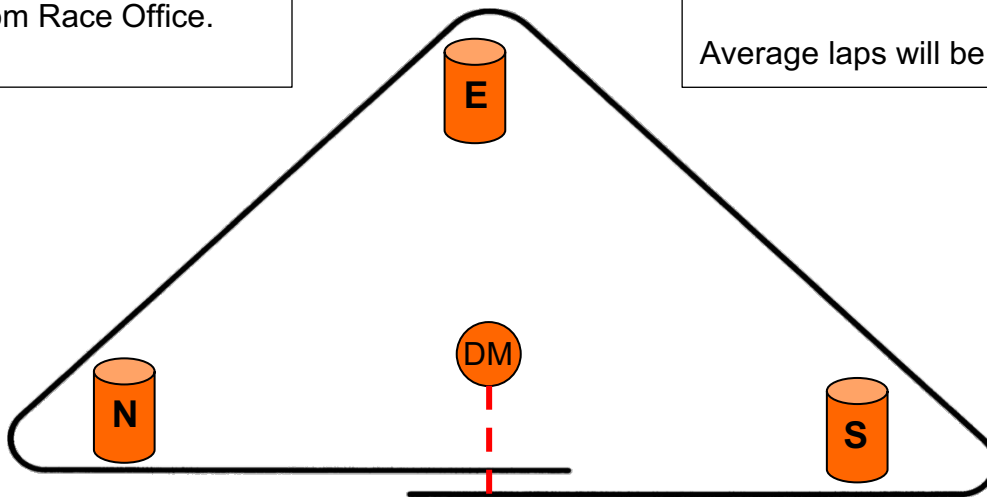

Dyson Dash Courses 2024

The course for each race will be determined on the day, details at the briefing.

Course direction will be indicated from Race Office.

The number of laps will not be specified.

Finish will be indicated by Flag 'S' with two sound signals.

Average laps will be used

Finish Start

Finish Start